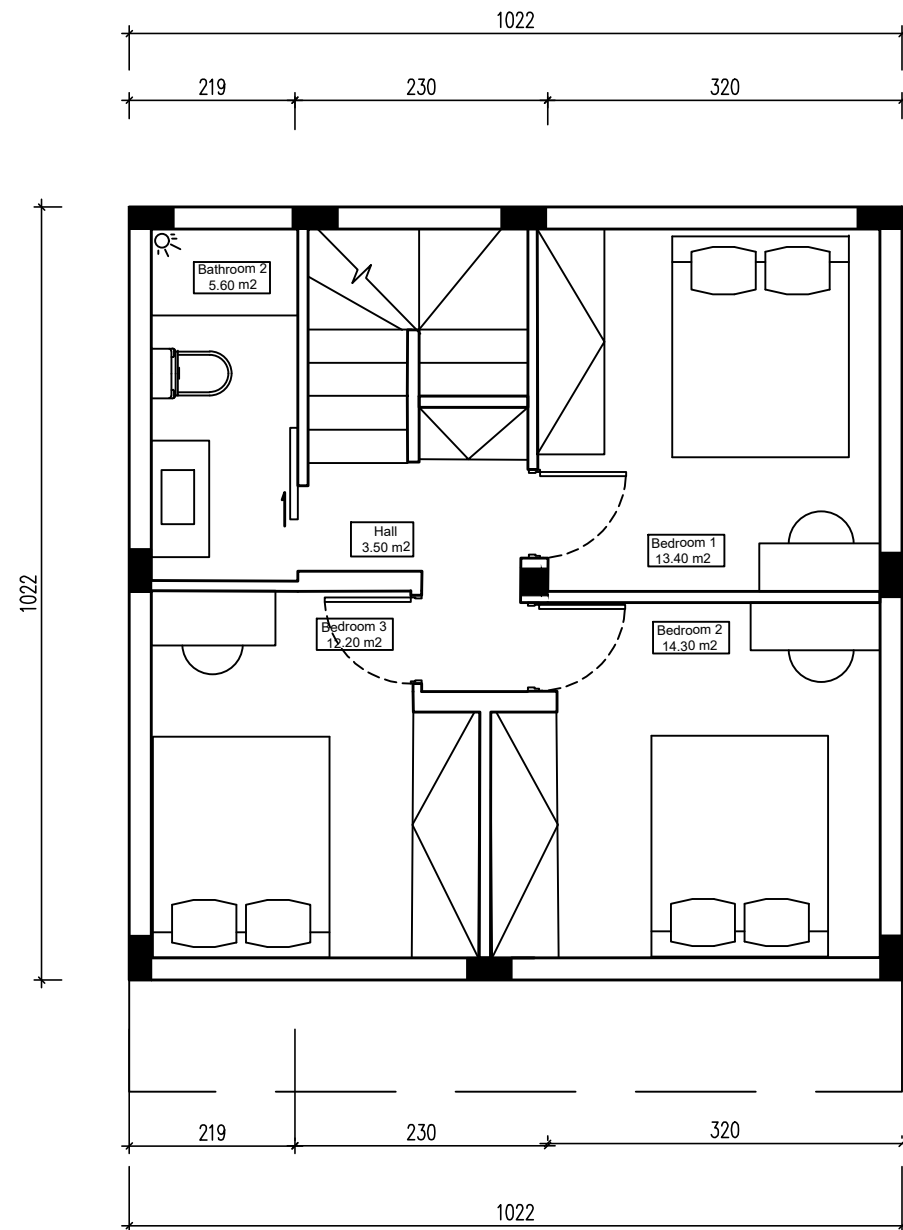

ΚΑΤΟΨΗ ΙΣΟΓΕΙΟΥ

ΚΑΤΟΨΗ ΟΡΟΦΟΥ

LC REALTY

PINE FOREST COMPLEX HOUSING
SOUNI - TYPE A

Architect / Designer:
Gregoria Theofanous

ΚΑΤΟΨΕΙΣ

OPTION 4 - 2 Floors/ 3 bedrooms

LC REALTY