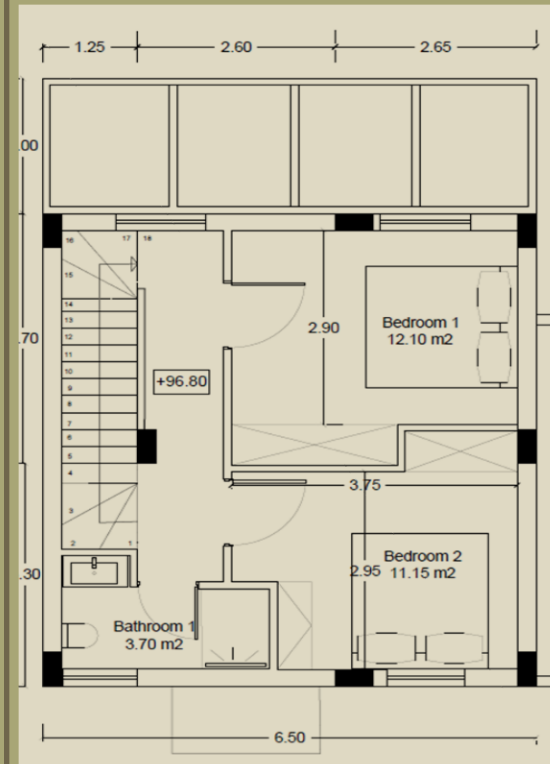

VILLAS 1, 2, 7

Ground floor

1	Kitchen	11m ²
2	Dining	13 m ²
3	Sitting	21.5 m ²
4	Closet	3 m ²
5	Bathroom	3.5 m ²

First floor

1	Bedroom 1	11 m ²
2	Bedroom 2	13m ²
3	Bedroom 3	13 m ²
4	Bathroom 1	3 m ²
5	Bathroom 2	4 m ²
6	Hall	8 m ²

VILLAS 3, 4, 5, 6, 8, 9

Ground floor

1	Dining	12m ²
2	Sitting	22 m ²
3	Kitchen	15 m ²
4	Bathroom	4 m ²

First floor

1	Bedroom 1	11.5m ²
2	Bedroom 2	11.5m ²
3	Hall	6 m ²
4	Bathroom 1	4.5 m ²
5	Bedroom 3	16 m ²
6	Closet	3.5 m ²
7	Bathroom 2	4 m ²

LC REALTY MONI HOUSING COMPLEX

Layout Plan

PHASE 2

PHASE 2 – HOUSES 10 - 17

PHASE 2 – HOUSES 10 - 17

PHASE 2 – HOUSES 10 - 17

PHASE 2 – HOUSES 10 - 17

PHASE 2 – HOUSES 10 - 17

PHASE 2 – HOUSES 10 - 17

PHASE 2 – HOUSES 10 - 17

Ground floor

First floor

Second floor

LC REALTY MONI HOUSING COMPLEX

LOCATION

contact informations