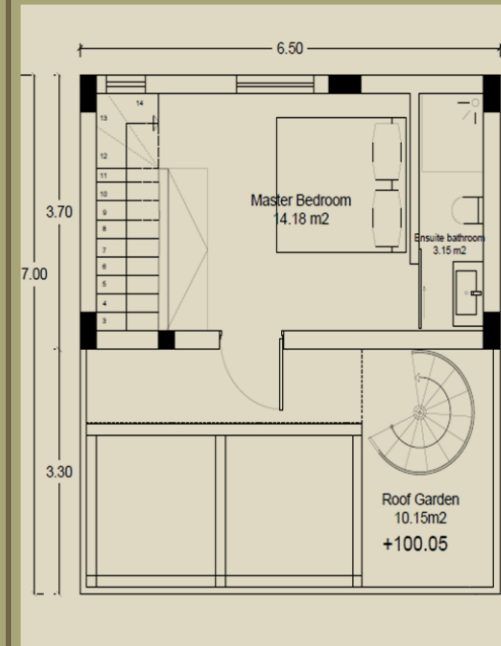

VILLAS 1, 2, 7

Ground floor

1	Kitchen	11m ²
2	Dining	13 m ²
3	Sitting	21.5 m ²
4	Closet	3 m ²
5	Bathroom	3.5 m ²

First floor

1	Bedroom 1	11 m ²
2	Bedroom 2	13m ²
3	Bedroom 3	13 m ²
4	Bathroom 1	3 m ²
5	Bathroom 2	4 m ²
6	Hall	8 m ²

VILLAS 3, 4, 5, 6, 8, 9

Ground floor

1	Dining	12m ²
2	Sitting	22 m ²
3	Kitchen	15 m ²
4	Bathroom	4 m ²

First floor

1	Bedroom 1	11.5m ²
2	Bedroom 2	11.5m ²
3	Hall	6 m ²
4	Bathroom 1	4.5 m ²
5	Bedroom 3	16 m ²
6	Closet	3.5 m ²
7	Bathroom 2	4 m ²

LC REALTY MONI HOUSING COMPLEX

Layout Plan

PHASE 2

PHASE 2 – HOUSES 10 - 17

PHASE 2 – HOUSES 10 - 17

PHASE 2 – HOUSES 10 - 17

PHASE 2 – HOUSES 10 - 17

PHASE 2 – HOUSES 10 - 17

PHASE 2 – HOUSES 10 - 17

PHASE 2 – HOUSES 10 - 17

Ground floor

First floor

Second floor

LC REALTY MONI HOUSING COMPLEX

LOCATION

contact informations