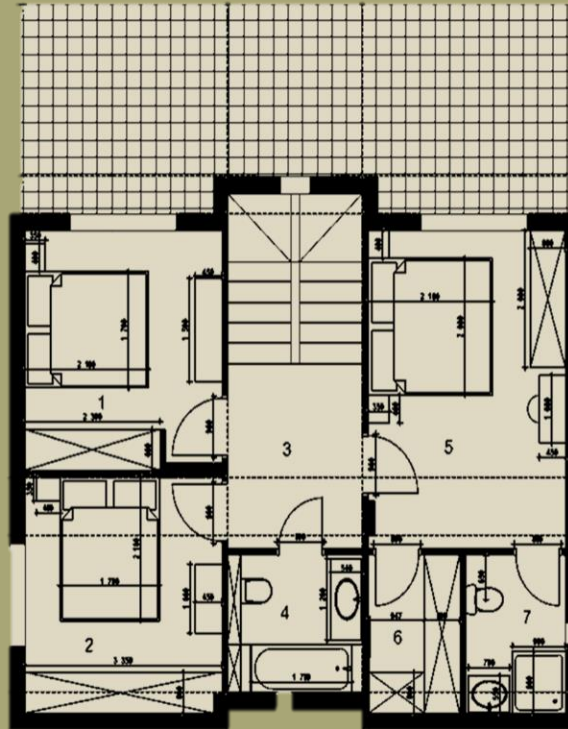

VILLAS 1, 2, 7

Ground floor

1	Kitchen	11m ²
2	Dining	13 m ²
3	Sitting	21.5 m ²
4	Closet	3 m ²
5	Bathroom	3.5 m ²

First floor

1	Bedroom 1	11 m ²
2	Bedroom 2	13m ²
3	Bedroom 3	13 m ²
4	Bathroom 1	3 m ²
5	Bathroom 2	4 m ²
6	Hall	8 m ²

VILLAS 3, 4, 5, 6, 8, 9

Ground floor

1	Dining	12m ²
2	Sitting	22 m ²
3	Kitchen	15 m ²
4	Bathroom	4 m ²

First floor

1	Bedroom 1	11.5m ²
2	Bedroom 2	11.5m ²
3	Hall	6 m ²
4	Bathroom 1	4.5 m ²
5	Bedroom 3	16 m ²
6	Closet	3.5 m ²
7	Bathroom 2	4 m ²

LC REALTY MONI HOUSING COMPLEX

Layout Plan

PHASE 2

PHASE 2 – HOUSES 10 - 17

PHASE 2 – HOUSES 10 - 17

PHASE 2 – HOUSES 10 - 17

PHASE 2 – HOUSES 10 - 17

PHASE 2 – HOUSES 10 - 17